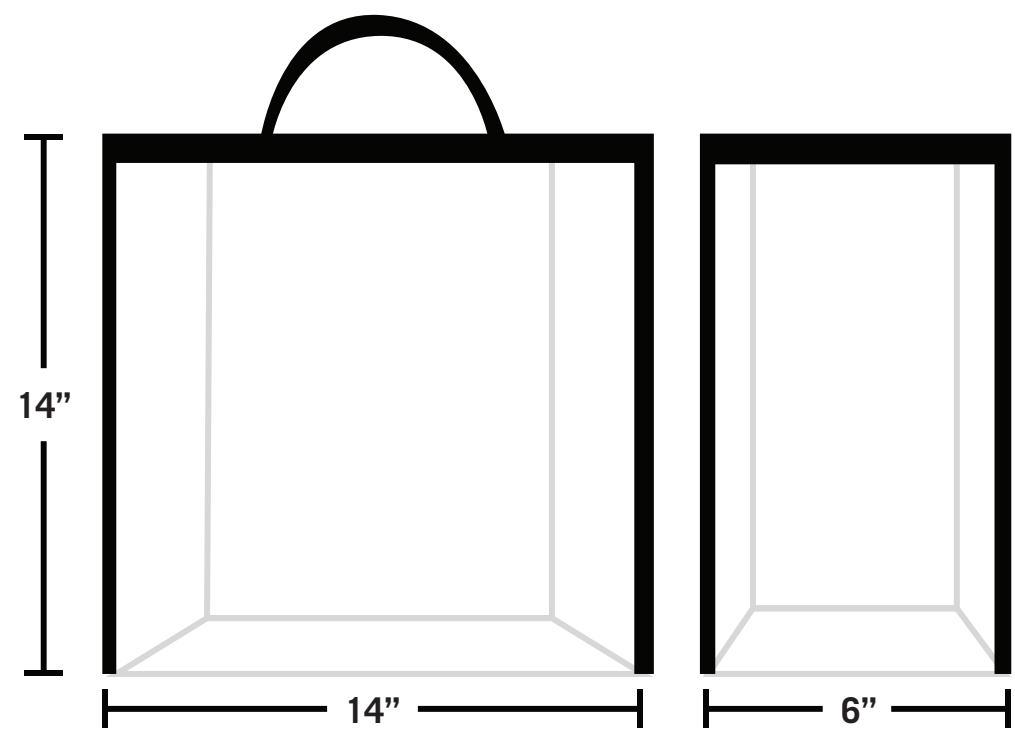

KANSAS STAR ARENA CLEAR BAG POLICY FOR CONCERTS

CLEAR BAG OR TOTE
NO LARGER THAN 14"x6"x14"

PLASTIC STORAGE BAG
1-GALLON, CLEAR, RE-SEALABLE

SMALL CLUTCH OR PURSE
NO LARGER THAN 5.5"x8.5"

THE FOLLOWING BAGS ARE PERMITTED:

- Bags that are clear plastic, vinyl or PVC and do not exceed 14" x 6" x 14"
- One-gallon clear plastic storage bags (Ziploc bag or similar)
- Small clutch or purse, with or without a handle or strap, that do not exceed 5.5" x 8.5" (approximately the size of a hand)