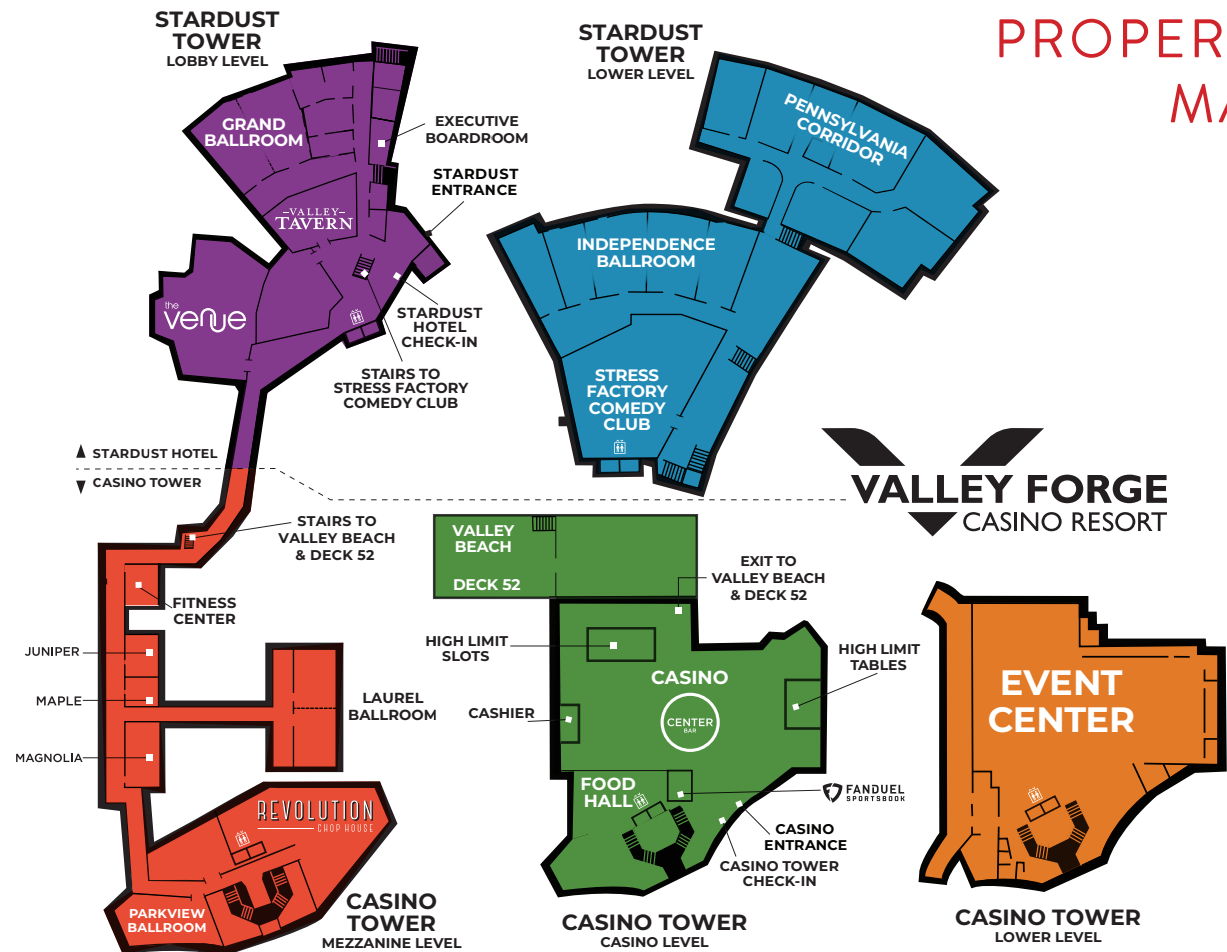

PROPERTY MAP

AMENITIES		
ROOM	TOWER	LOCATION
Valley Beach	Casino Tower	Casino Level
Cage (Casino Cashier)	Casino Tower	Casino Level
Boyd Rewards	Casino Tower	Casino Level
Fitness Center	Casino Tower	Mezzanine

DINING		
VENUE	TOWER	LOCATION
Food Hall	Casino Tower	Casino Level
Peng Zu Express - Food Hall	Casino Tower	Casino Level
American Grill - Food Hall	Casino Tower	Casino Level
Taqueria Buena - Food Hall	Casino Tower	Casino Level
Café Primo - Food Hall	Casino Tower	Casino Level
Valley Tavern	Stardust Tower	Lobby Level
Revolution Chop House	Casino Tower	Mezzanine
Copper Whisk	Casino Tower	Mezzanine

ENTERTAINMENT		
VENUE	TOWER	LOCATION
Valley Beach	Casino Tower	Casino Level
Deck 52	Casino Tower	Casino Level
Casino	Casino Tower	Casino Level
FanDuel Sportsbook	Casino Tower	Casino Level
Center Bar	Casino Tower	Casino Level
Stress Factory Comedy Club	Stardust Tower	Lower Level

HOTEL		
CHECK-IN	TOWER	LOCATION
Casino Tower Check-In	Casino Tower	Casino Level
Stardust Hotel Tower Check-In	Stardust Tower	Lobby Level

MEETING ROOMS		
ROOM	TOWER	LOCATION
Bryn Mawr	Stardust Tower	Lobby Level
Haverford	Stardust Tower	Lobby Level
Executive Boardroom	Stardust Tower	Lobby Level
Event Center	Casino Tower	Lower Level
Pennsylvania Corridor	Stardust Tower	Lower Level
Hemlock	Stardust Tower	Lower Level
Keystone	Stardust Tower	Lower Level
Liberty	Stardust Tower	Lower Level
Conestoga	Stardust Tower	Lower Level
Buchanan	Stardust Tower	Lower Level
Quaker	Stardust Tower	Lower Level
Mt. Davis	Stardust Tower	Lower Level
Harrisburg	Stardust Tower	Lower Level
Maple	Casino Tower	Mezzanine
Juniper	Casino Tower	Mezzanine
Magnolia	Casino Tower	Mezzanine